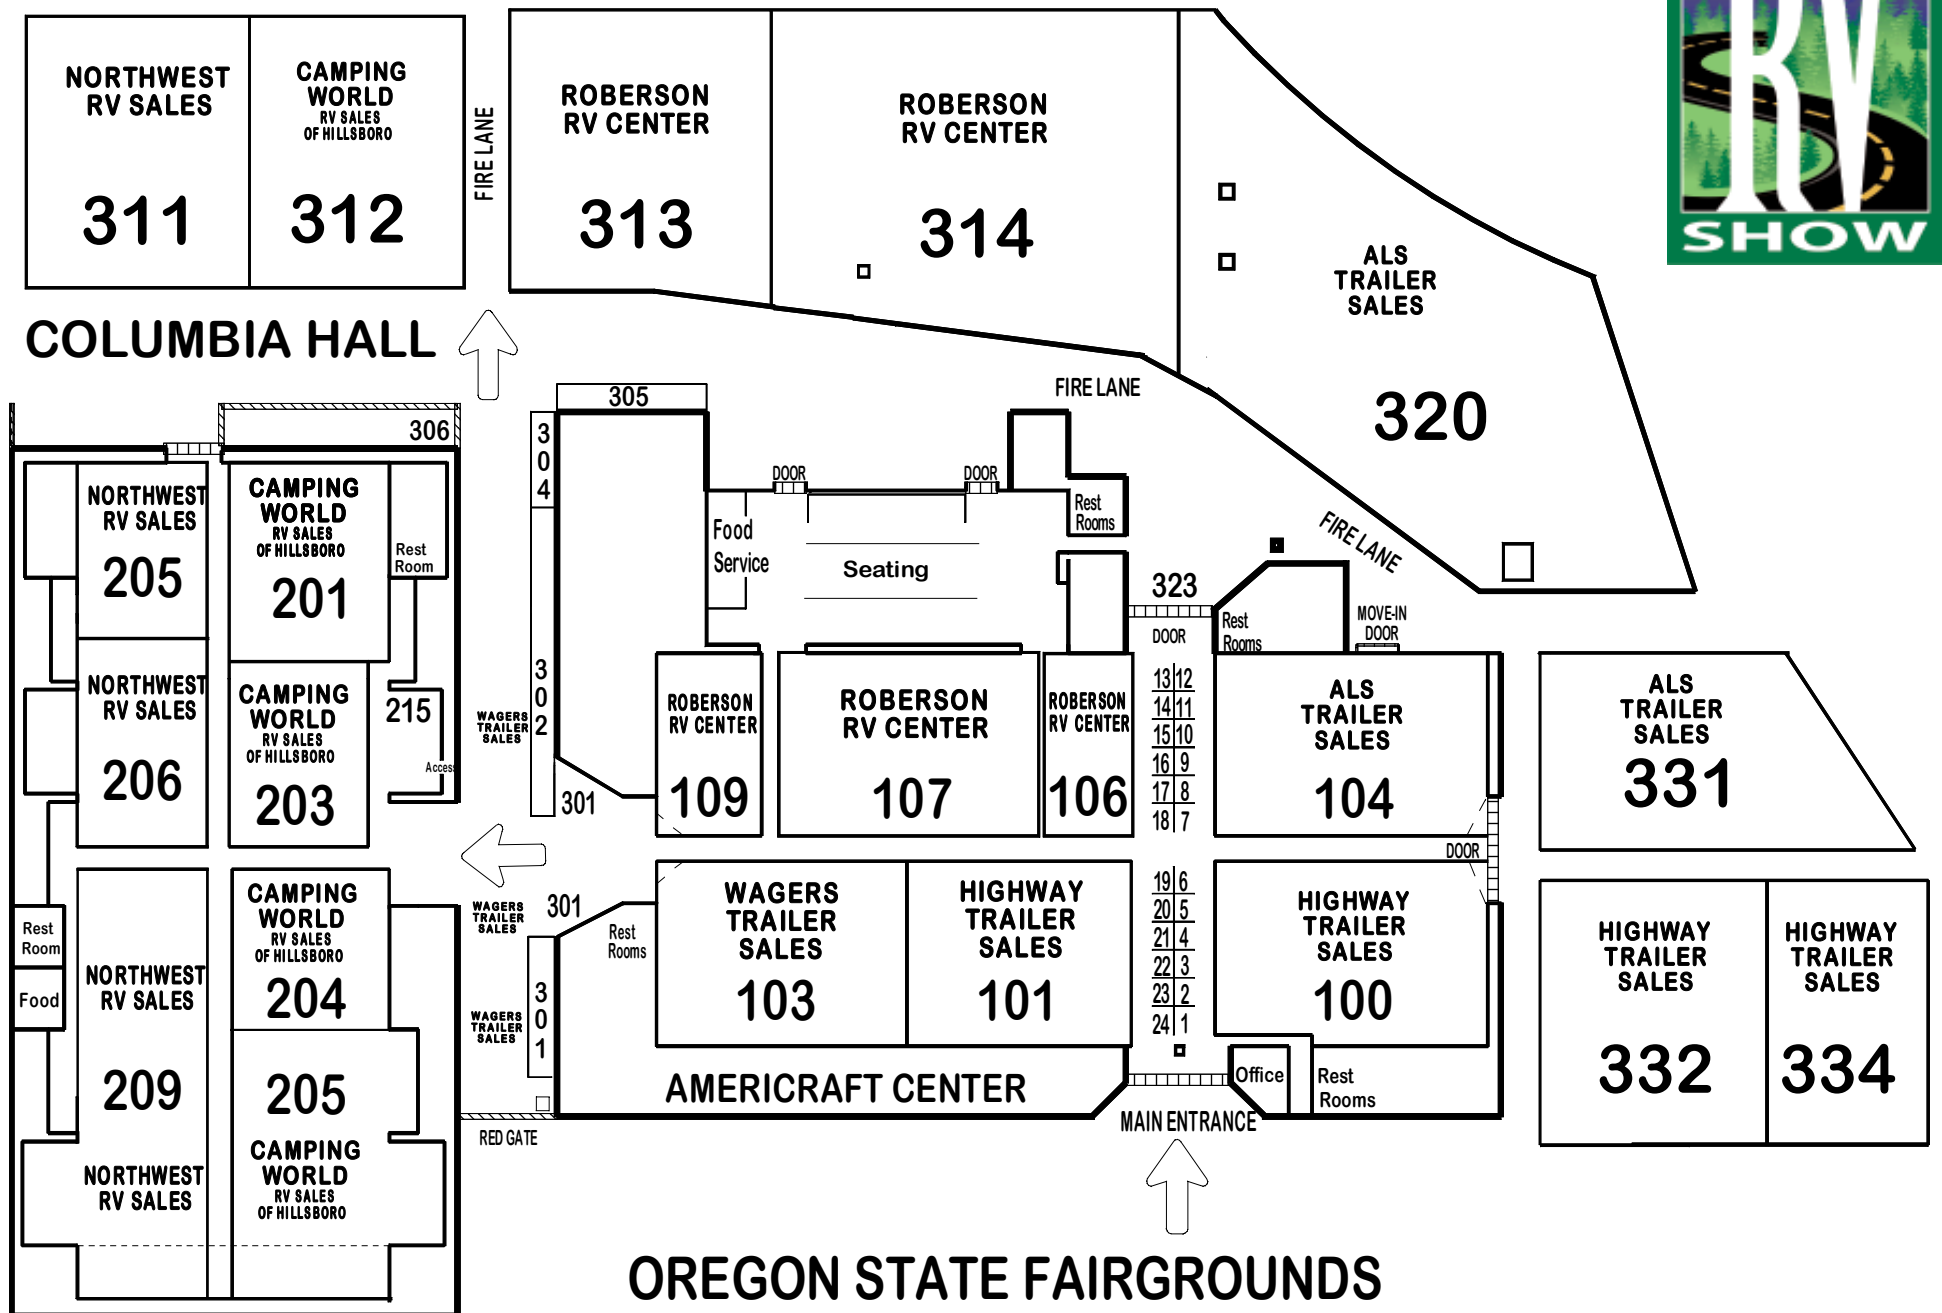

Salem Spring RV Show Program

February 23, 24, 25, 26, 2012 Hours: 10-7pm Thurs-Sat, 10-5pm Sun

DEALERSHIP SHOW LOCATIONS

Dealership	Space	Number
Al's Trailer Sales		104
Camping World RV Sales of Hillsboro	201,203,204,205,312	
Highway Trailer Sales, Inc.	100, 101, 332	
Northwest RV Sales	205,206,209	
Roberson RV Center	106,107,109,313,314	
Wagers Trailer Sales, Inc.	103	

Too Much To See In Just
One Day!

ADMISSION GOOD ALL FOUR
DAYS!

BOOTH EXHIBITORS

360 Products Inc.
BrakeLight Buddy
Countryside Interiors
Crown Villa RV Resort
Glamour Girlz
Kakadu of Central Oregon
Kitchen Craft International
Laceys House
Oregon Employees Federal Credit Union
Restlawn Memory Gardens
Scentsy
ThousandTrails