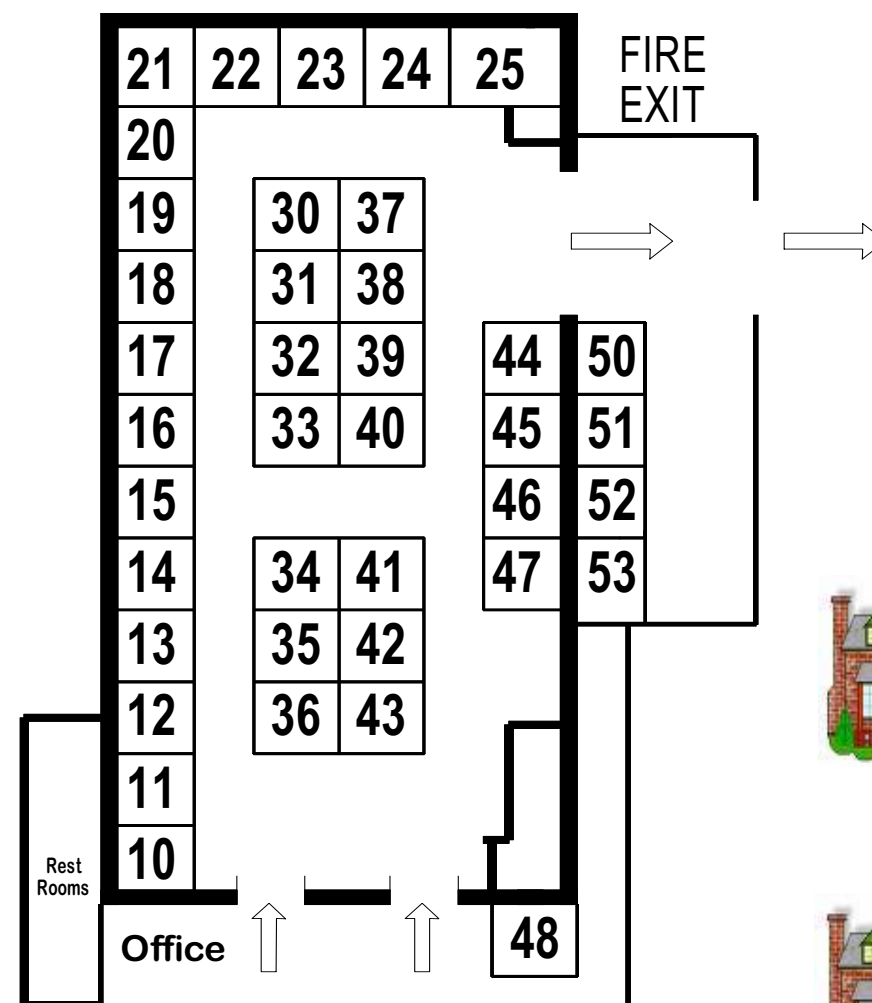

CASCADE HALL

Main Entrance