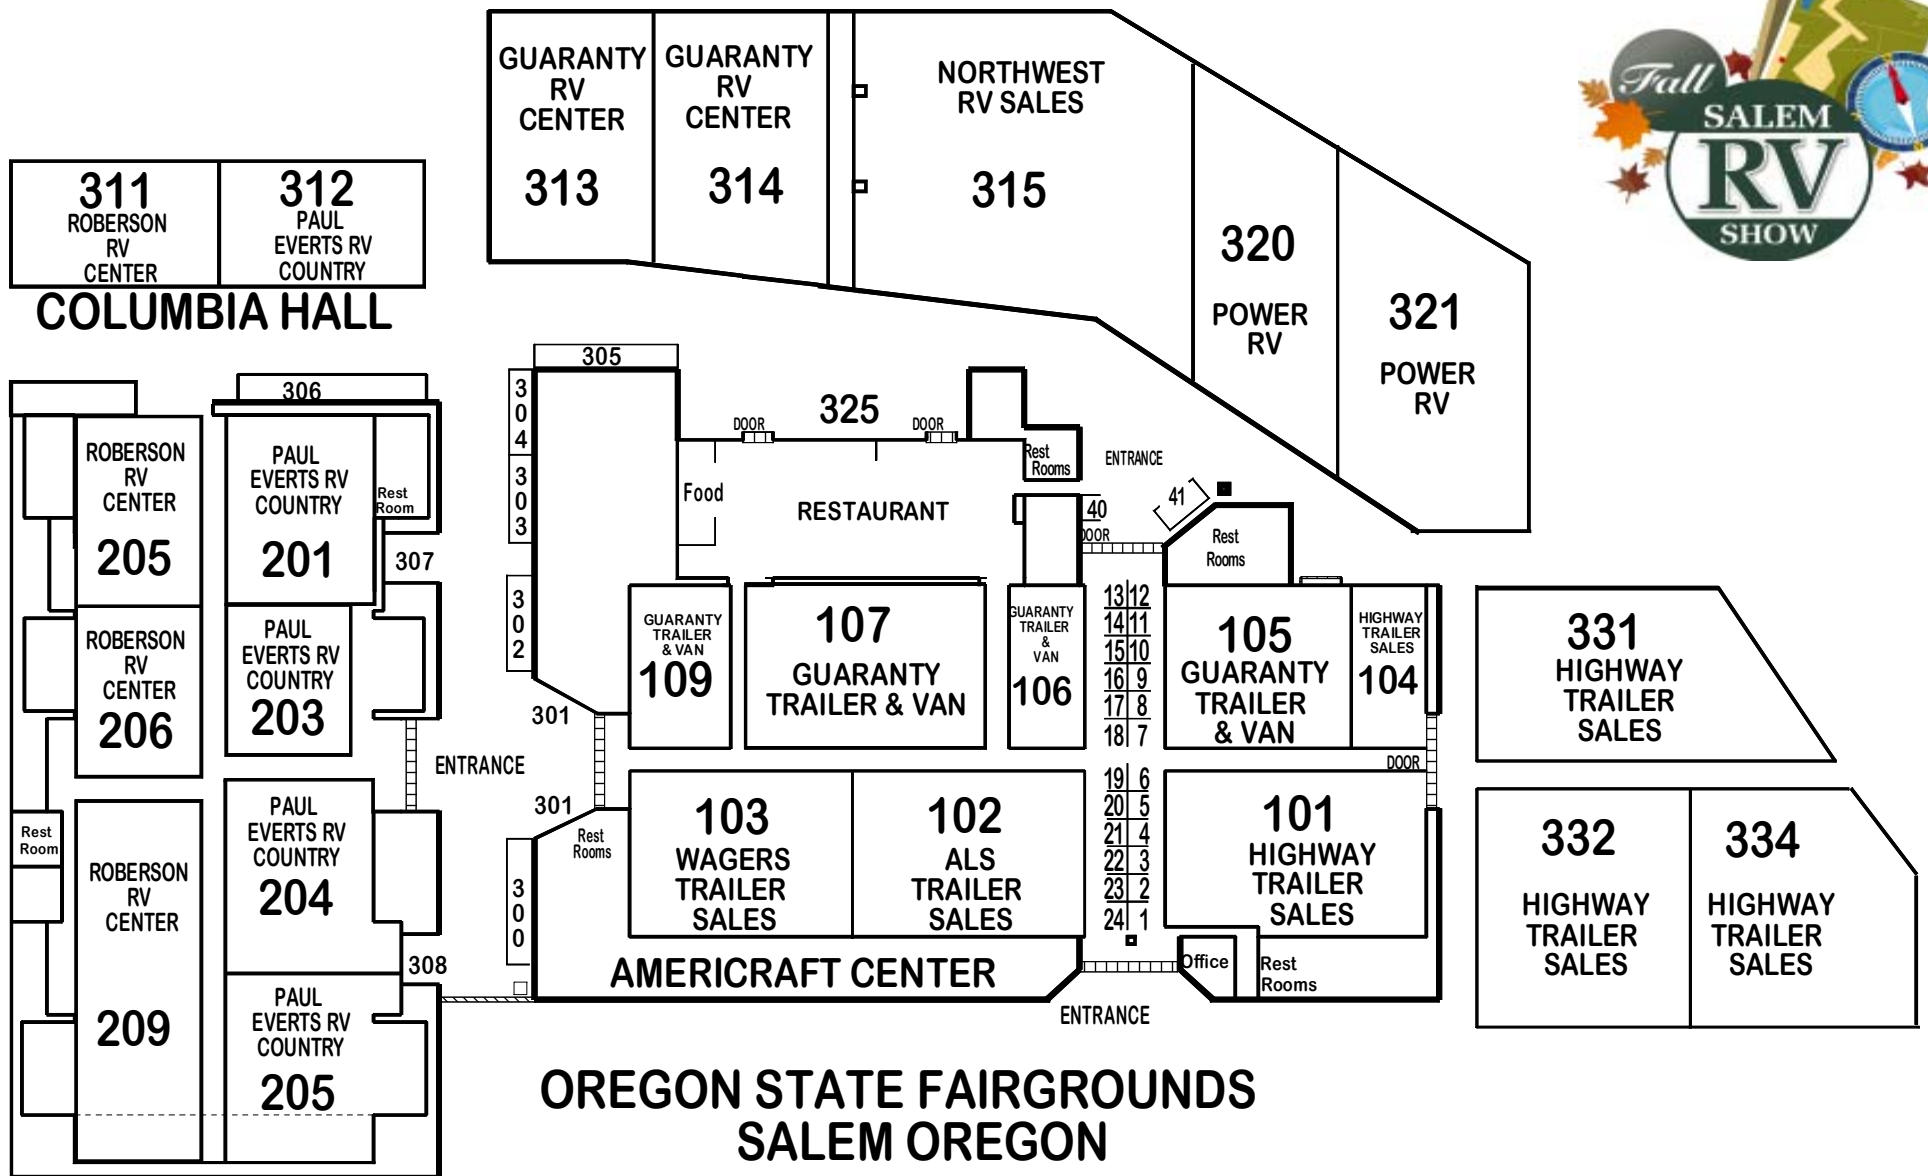

Salem Fall RV Show Program

October 6, 7, 8, 9, 2011

Hours: 10-7pm Thurs. Fri. & Sat, 10-5pm Sun

DEALERSHIP SHOW LOCATIONS

Dealership	Space Number
Al's Trailer Sales	102
Guaranty RV Center	313, 314
Guaranty Trailer & Van	105, 106, 107, 109
Highway Trailer Sales	101, 104, 331, 332, 334
Northwest RV Sales	315
Paul Evert's RV Country	201, 203, 204, 205, 312
Power RV	320, 321
Roberson RV Center	205, 206, 209, 311
Wagers Trailer Sales	103

BOOTH EXHIBITORS

Country side Interiors
DaBella Exteriors LLC
Diamond Wireless
Forest Glenn RV Resort
Neskowin Creek RV Resort
Oregon Employ. Fed. Cred. Union
Scentsy
Sears Home Services
Snowbird Mail & Message
West Coast Vinyl
Whites Collision Service

Too Much To See In
Just One Day!

ADMISSION GOOD FOR ALL
FOUR DAYS!

MANUFACTURERS

MANUFACTURERS Continued

MANUFACTURERS Continued

Manufacturer

Dealership

A-Liner	Guaranty Trailer & Van	Forest River	Guaranty Trailer & Van	National RV	Al's Trailer Sales
Alpenlite	Highway Trailer Sales.	Forest River	Northwest RV Sales	Northern Lite	Roberson RV Center
Carriage Co.	Guaranty Trailer & Van	Forest River	Power RV	Northwood	Guaranty Trailer & Van
Carriage Co.	Wagers Trailer Sales	Forest River	Roberson RV Center	Open Range	Al's Trailer Sales
Chalet RV Inc.	Highway Trailer Sales	Forest River	Wagers Trailer Sales	Pastime	Al's Trailer Sales
Chevrolet	Power RV	Forest River	Guaranty Trailer & Van	Phoenix	Guaranty Trailer & Van
Coachmen	Guaranty Trailer & Van	Great West Manufac.	Al's Trailer Sales	Pleasure Way	Guaranty Trailer & Van
Coachman	Paul Evert's RV Country	Heartland	Guaranty Trailer & Van	Road Trek	Guaranty Trailer & Van
Coleman	Paul Evert's RV Country	Heartland	Northwest RV Sales	R-Vision	Guaranty Trailer & Van
Crossroads	Wagers Trailer Sales	Holiday Rambler	Paul Evert's RV Country	R-Vision	Highway Trailer Sales.
Damon	Paul Evert's RV Country	Home & Park	Guaranty Trailer & Van	R-Vision	Northwest RV Sales
Double Tree RV	Highway Trailer Sales	Jayco	Roberson RV Center	Skyline	Guaranty Trailer & Van
Dutchman	Al's Trailer Sales	Keystone	Al's Trailer Sales	Thor	Paul Evert's RV Country
Eclipse	Guaranty Trailer & Van	Keystone	Highway Trailer Sales	Yamaha	Power RV
Extreme RV	Paul Evert's RV Country	Lance Company	Highway Trailer Sales	Weekend Warrior	Al's Trailer Sales
Fleetwood	Al's Trailer Sales	Monaco/ R Vision	Al's Trailer Sales	Winnebago	Roberson RV Center
Fleetwood	Roberson RV Center	Monaco	Paul Evert's RV Country		
Forest River	Al's Trailer Sales