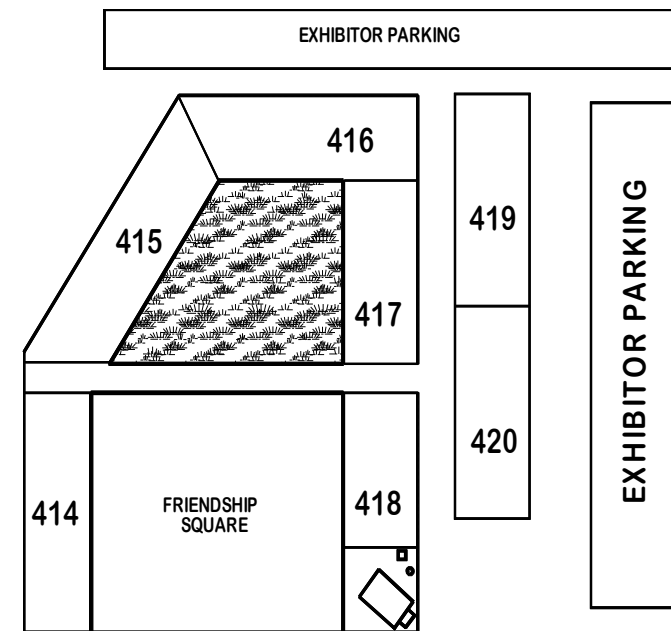

BOOTH COST

Single 8' x 10' \$450
Corners add \$50

Drapes & 500 watt power included

RV SPACE RATE

Inside Space \$1.95 sq. ft.
Outside Space \$1.00 sq. ft.

SHOW HOURS

Thursday 10am -7pm
Friday 10am -7pm
Saturday 10am -7pm
Sunday 10am -5pm

8ft. x 10ft. Booths Are Located Spaces #1 Through #42 Inside the Jackman Long Building

Produced By:
Westlake Promotion, Inc.
Since 1975