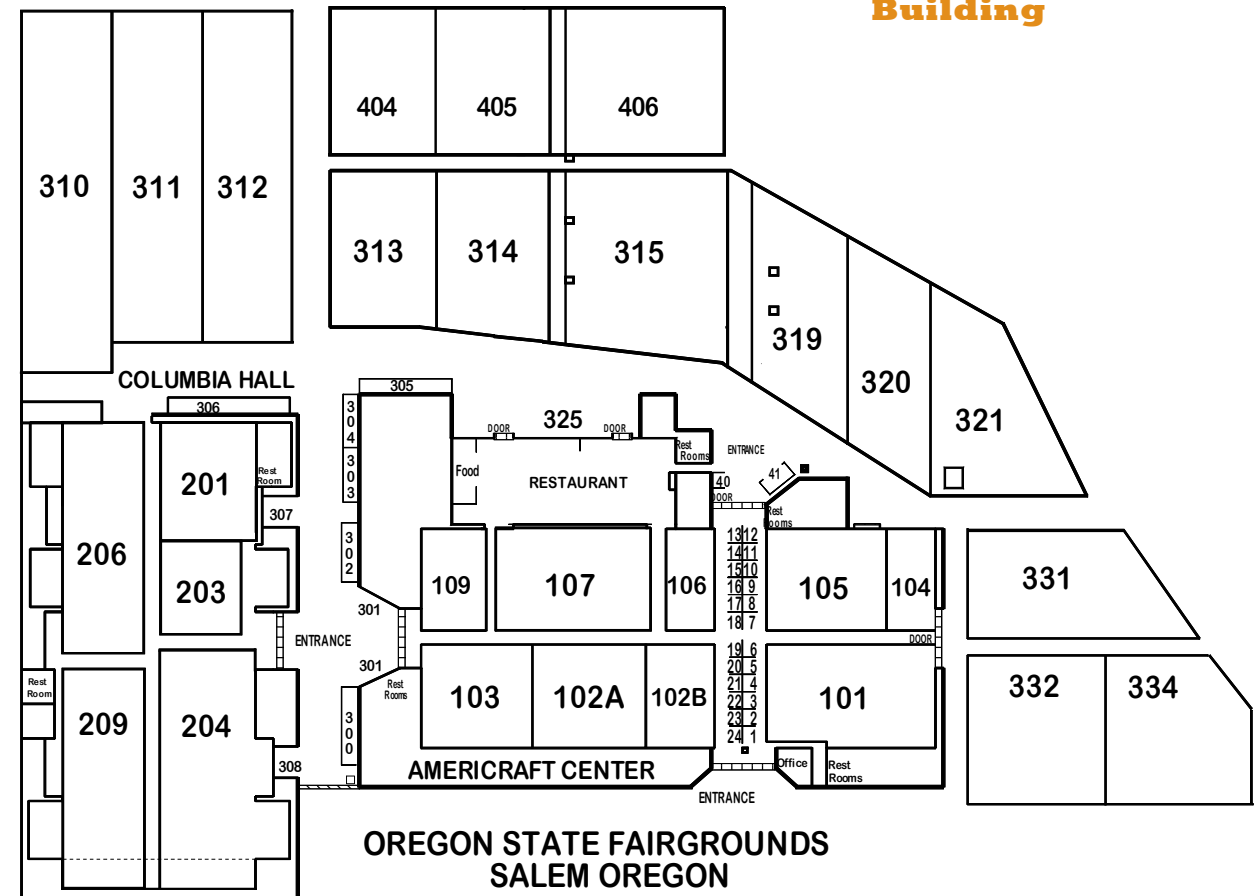

BOOTH COST

Single 8' x 10' \$450
Corners add \$50

Drapes & 500 watt power included

RV SPACE RATE

Inside Space \$1.95 sq. ft.
Outside Space \$1.00 sq. ft.

SHOW HOURS

Thursday 10am -7pm
Friday 10am -7pm
Saturday 10am -7pm
Sunday 10am -5pm

8ft. x 10ft. Booths Are Located Spaces #1 Through #42 Inside the Jackman Long Building

Produced By:
Westlake Promotion, Inc.
Since 1975